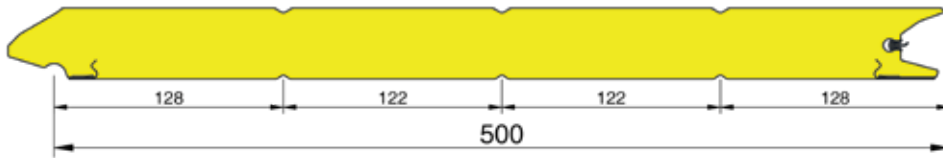

S40

- 40 mm industrial panel with finger protection
- Outer leaf stucco with horizontal lining
- Inner leaf stucco with horizontal lining: RAL 9002
- Corresponding A40 type: AR9

Available colours without surcharge:

1021 610 mm	1015 610 mm	3000 610 mm	5003 610 mm	5010 610 mm
6005 610 mm	6009 610 mm	7016 500/610 mm	7021 610 mm	7022 610 mm
7035 610 mm	8014 610 mm	9001 610 mm	9002 500/610 mm	9005 610 mm
9006 500/610 mm	9007 610 mm	9010 610 mm		