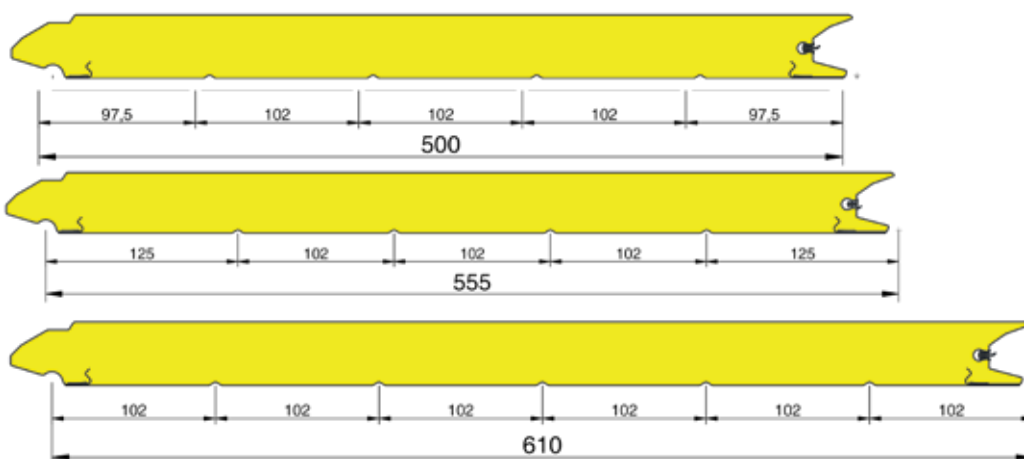

1021 610 mm	1015 610 mm	3000 610 mm	5003 610 mm	5010 610 mm
6005 610 mm	6009 610 mm	7016 500/610 mm	7021 610 mm	7022 610 mm
7035 610 mm	8014 610 mm	9001 610 mm	9002 500/610 mm	9005 610 mm
9006 500/610 mm	9007 610 mm	9010 610 mm		

RAL 9002,
inner leaf

DESIGN-LINE UMBRA

- 40 mm industrial panel with finger protection
- Outer leaf Microline 16 mm
- Inner leaf Stucco with horizontal lining: RAL 9002
- Corresponding A40 type: AR9

Microline 16 mm

Available colours:

DESIGN-LINE ANTRA / QUARTZ / GRANITE

- 40 mm industrial panel with finger protection
- Outer leaf Antra/Quartz/Granite
- Inner leaf Stucco with horizontal lining: RAL 9016
- Corresponding A40 Type: AR9