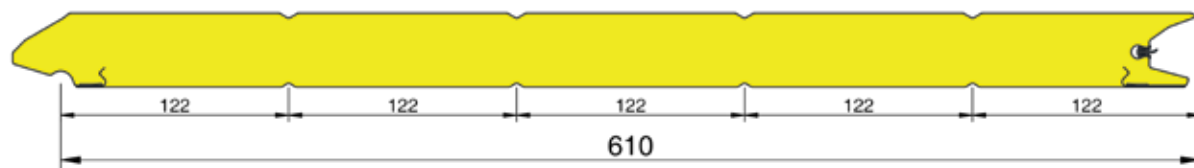

S40

- 40 mm industrial panel with finger protection
- Outer leaf stucco with horizontal lining
- Inner leaf stucco with horizontal lining: RAL 9002
- Corresponding A40 type: AR9

Available colours without surcharge:

1021 610 mm	1015 610 mm	3000 610 mm	5003 610 mm	5010 610 mm
6005 610 mm	6009 610 mm	7016 500/610 mm	7021 610 mm	7022 610 mm
7035 610 mm	8014 610 mm	9001 610 mm	9002 500/610 mm	9005 610 mm
9006 500/610 mm	9007 610 mm	9010 610 mm		