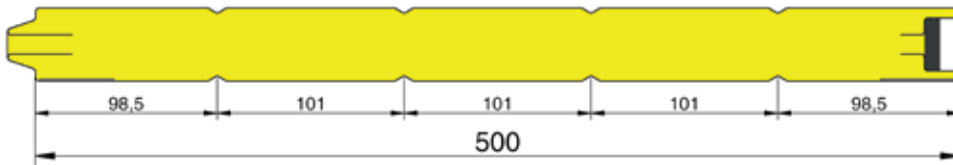

T40

- 40 mm industrial panel without finger protection
- Outer leaf Stucco with horizontal lining
- Inner leaf Stucco with horizontal lining: RAL 9002
- Corresponding A40 type: AR6

Available colours:

6009 610 mm	7016 500/610 mm	9002 500/610 mm
9006 500/610 mm	9007 610 mm	9010 610 mm

RAL 9002,
inner leaf