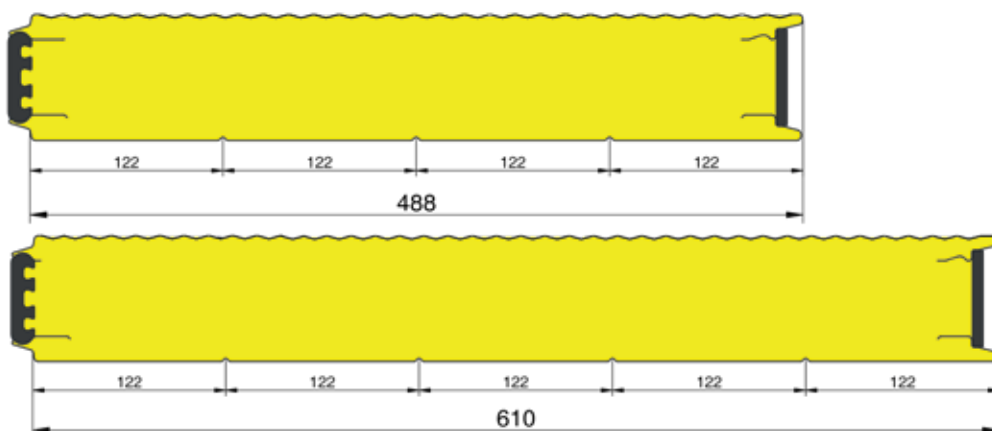

Available colours:

DESIGN-LINE ANTRA / QUARTZ / GRANITE

- 40 mm industrial panel with finger protection
- Outer leaf Antra/Quartz/Granite
- Inner leaf Stucco with horizontal lining: RAL 9016
- Corresponding A40 Type: AR9

Available colours:

RAL 9002,
inner leaf

S80 UMBRA - ADDITIONAL INSULATION

- 80 mm industrial panel without finger protection
- Outer leaf Microline 16 mm
- Inner leaf Stucco with horizontal lining: RAL 9002
- Corresponding AR type: AR80

Microline 16 mm

Available colours:

RAL 9002,
inner leaf