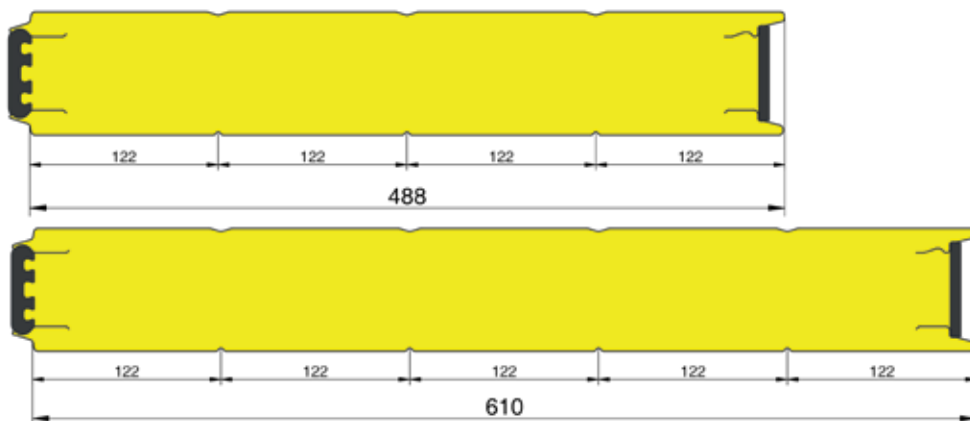

RAL 9002,
inner leaf

DESIGN-LINE UMBRA

- 40 mm industrial panel with finger protection
- Outer leaf Microline 16 mm
- Inner leaf Stucco with horizontal lining: RAL 9002
- Corresponding A40 type: AR9

Microline 16 mm

Available colours:

DESIGN-LINE ANTRA / QUARTZ / GRANITE

- 40 mm industrial panel with finger protection
- Outer leaf Antra/Quartz/Granite
- Inner leaf Stucco with horizontal lining: RAL 9016
- Corresponding A40 Type: AR9

Available colours:

S80 - ADDITIONAL INSULATION

- 80 mm industrial panel without finger protection
- Outer leaf Stucco with horizontal lining
- Inner leaf Stucco with horizontal lining: RAL 9002
- Corresponding AR type: AR80