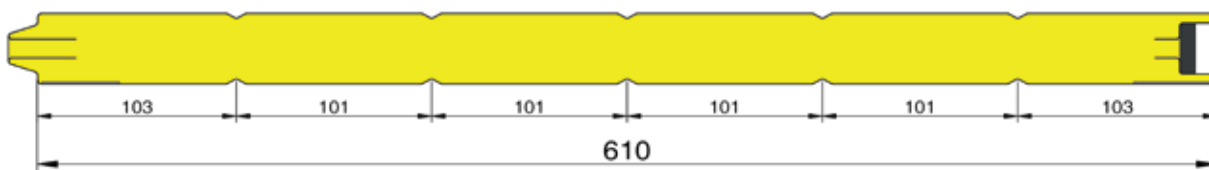

T40

- 40 mm industrial panel without finger protection
- Outer leaf Stucco with horizontal lining
- Inner leaf Stucco with horizontal lining: RAL 9002
- Corresponding A40 type: AR6

Available colours:

6009 610 mm	7016 500/610 mm	9002 500/610 mm
9006 500/610 mm	9007 610 mm	9010 610 mm

RAL 9002,
inner leaf