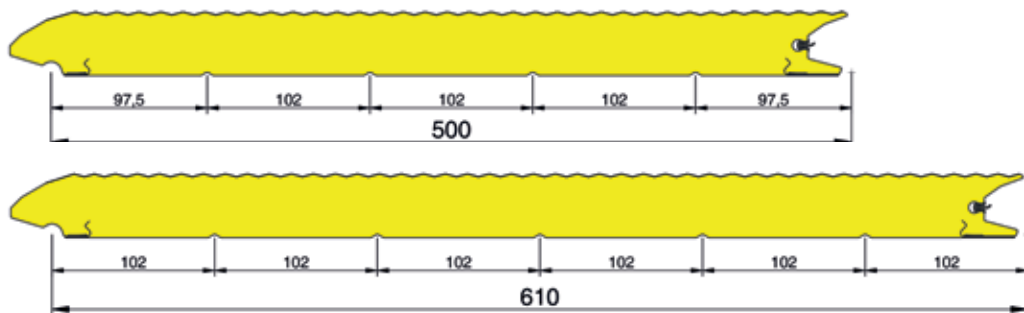

1021 610 mm	1015 610 mm	3000 610 mm	5003 610 mm	5010 610 mm
6005 610 mm	6009 610 mm	7016 500/610 mm	7021 610 mm	7022 610 mm
7035 610 mm	8014 610 mm	9001 610 mm	9002 500/610 mm	9005 610 mm
9006 500/610 mm	9007 610 mm	9010 610 mm		

T40

- 40 mm industrial panel without finger protection
- Outer leaf Stucco with horizontal lining
- Inner leaf Stucco with horizontal lining: RAL 9002
- Corresponding A40 type: AR6

Available colours:

<p>6009 610 mm</p>	<p>7016 500/610 mm</p>	<p>9002 500/610 mm</p>
<p>9006 500/610 mm</p>	<p>9007 610 mm</p>	<p>9010 610 mm</p>

RAL 9002,
inner leaf

DESIGN-LINE UMBRA

- 40 mm industrial panel with finger protection
- Outer leaf Microline 16 mm
- Inner leaf Stucco with horizontal lining: RAL 9002
- Corresponding A40 type: AR9

Microline 16 mm

Available colours:

DESIGN-LINE ANTRA / QUARTZ / GRANITE

- 40 mm industrial panel with finger protection
- Outer leaf Antra/Quartz/Granite
- Inner leaf Stucco with horizontal lining: RAL 9016
- Corresponding A40 Type: AR9